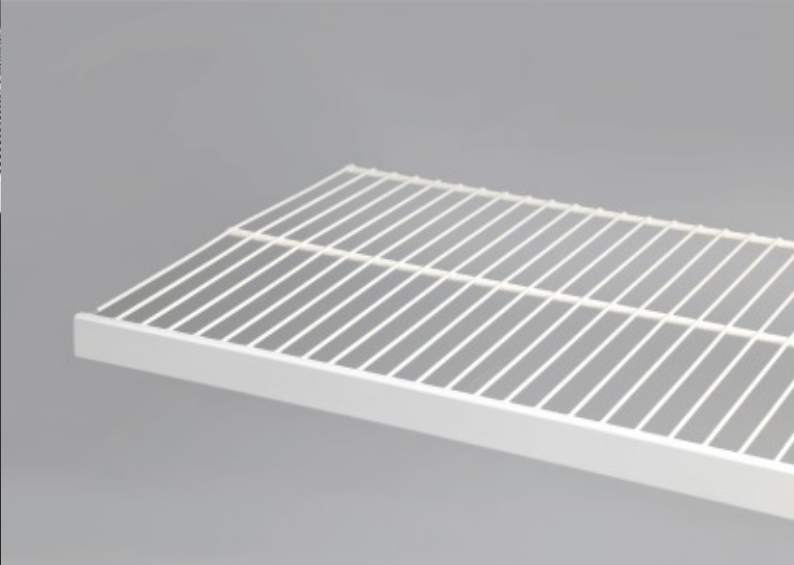

| Product Code | Product Description | Dimension   |
|--------------|---------------------|-------------|
| HSH30        | Wine Rack           | 300X300X220 |

Wine rack can be installed individually. It can also be mounted on mini rail in group. HSR1-14 or HSR1-4 is the most suitable mini rail for wine rack.

| Product Code | Product Description | Dimension   |
|--------------|---------------------|-------------|
| HSH32        | Mini Shelf          | 300X130X100 |

| Product Code | Product Description         | Dimension     |
|--------------|-----------------------------|---------------|
| LSHV1        | 1.2X1.2 m 3 Shelf Kit       | 800X1200X400  |
| LSHV2        | 0.8X1.2 m 2 Shelf Kit       | 1200X1200X400 |
| LSHV3        | 1.2x0.6 m Hang Kit          | 1200X610X400  |
| LSHV4        | 1.2X1.2 m Closet Kit        | 1200X1200X400 |
| LSHV5        | 1.2X1.8m Classic Closet Kit | 1200X1800X400 |
| LSHV6        | 1.2X2.4m Deluxe Closet Kit  | 1200X2400X400 |
| LSHV7        | 2.0X1.8m Classic Closet Kit | 2000X1800X400 |
| LSHV8        | 2.0X2.4m Deluxe Closet Kit  | 2000X2400X400 |