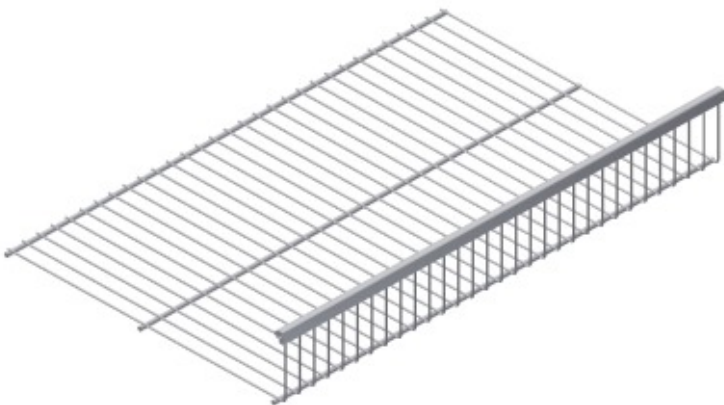

Product Code	Product Description	Dimension
LSHVBA1	400 Wire Shelf Basket 0.6 m	385x612x100
LSHVBA2	400 Wire Shelf Basket 0.9 m	385x892x100
LSHVBA3	400 Wire Shelf Basket 1.2 m	385x1192x100