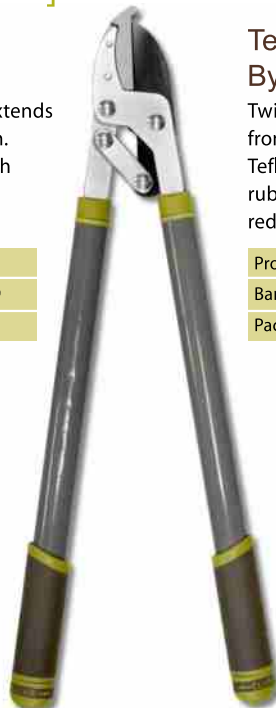

Telescopic Tools [simple twist and lock action]

**Telescopic Hedge Shears**  
Twist and lock action extends from 640mm to 800mm. Teflon coated blade with rubberised handles for reduced fatigue.

Product No: THS148  
Barcode: 5060023961486  
Pack Qty: 6

**Telescopic Anvil Loppers**  
Twist and lock action extends from 690mm to 990mm. Teflon coated blade with rubberised handles for reduced fatigue.

Product No: TAL147  
Barcode: 5060023961479  
Pack Qty: 6

**Telescopic Bypass Loppers**  
Twist and lock action extends from 690mm to 990mm. Teflon coated blade with rubberised handles for reduced fatigue.

Product No: TBL146  
Barcode: 5060023961462  
Pack Qty: 6