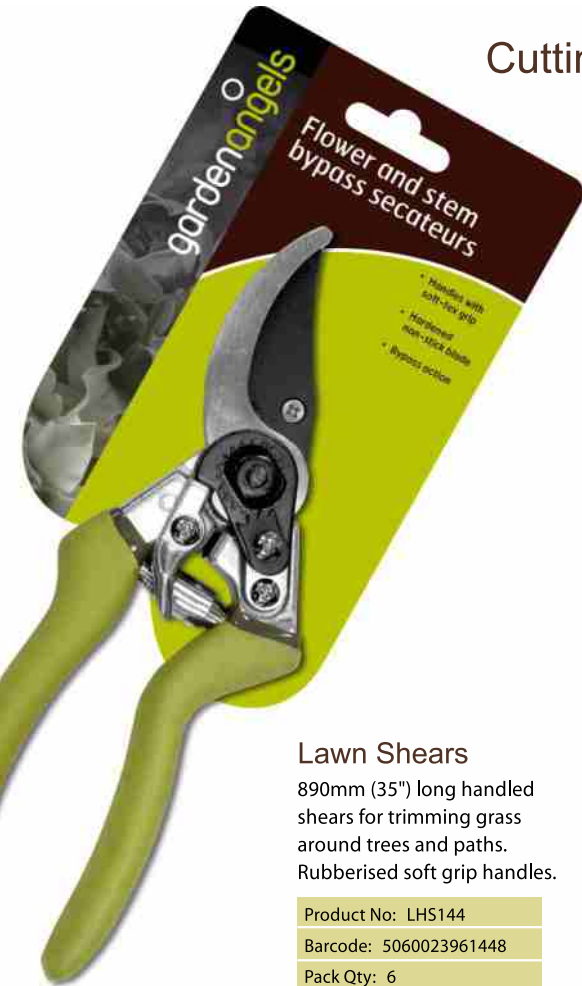

A range of garden tools  
for every season

Cutting Tools [comfy grips, great cutting efficiency, easy to clean blades]

**Lawn Shears**  
890mm (35") long handled shears for trimming grass around trees and paths. Rubberised soft grip handles.