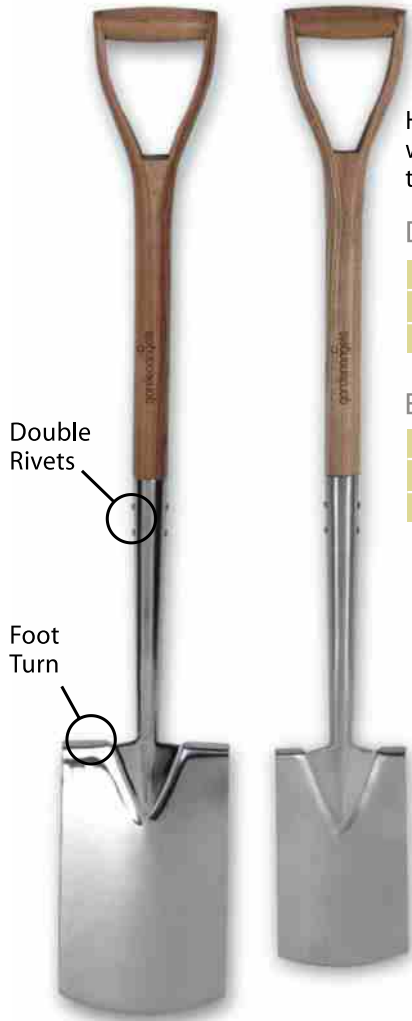

### Deep Root Weeder

Designed for removing well rooted, deep set weeds.

Product No: SSWG06  
Barcode: 5060023960069  
Pack Qty: 10

### Weed Knife

Sharp edged for removing weeds and moss between paving.

Product No: SSWK04  
Barcode: 5060023960045  
Pack Qty: 10

Increase sales with additional specific hand tools. Garden Angels Professional hand tools are ideal for the more experienced gardener who is looking for a specific tool for a specific task.

Spades & Forks [light, effective and extremely well balanced ]

High quality mirror polished stainless steel with double riveting. Ash shafts and traditional 'D' handles.

Digging Spade

Product No: SSDS035
Barcode: 5060023960359
Pack Qty: 6