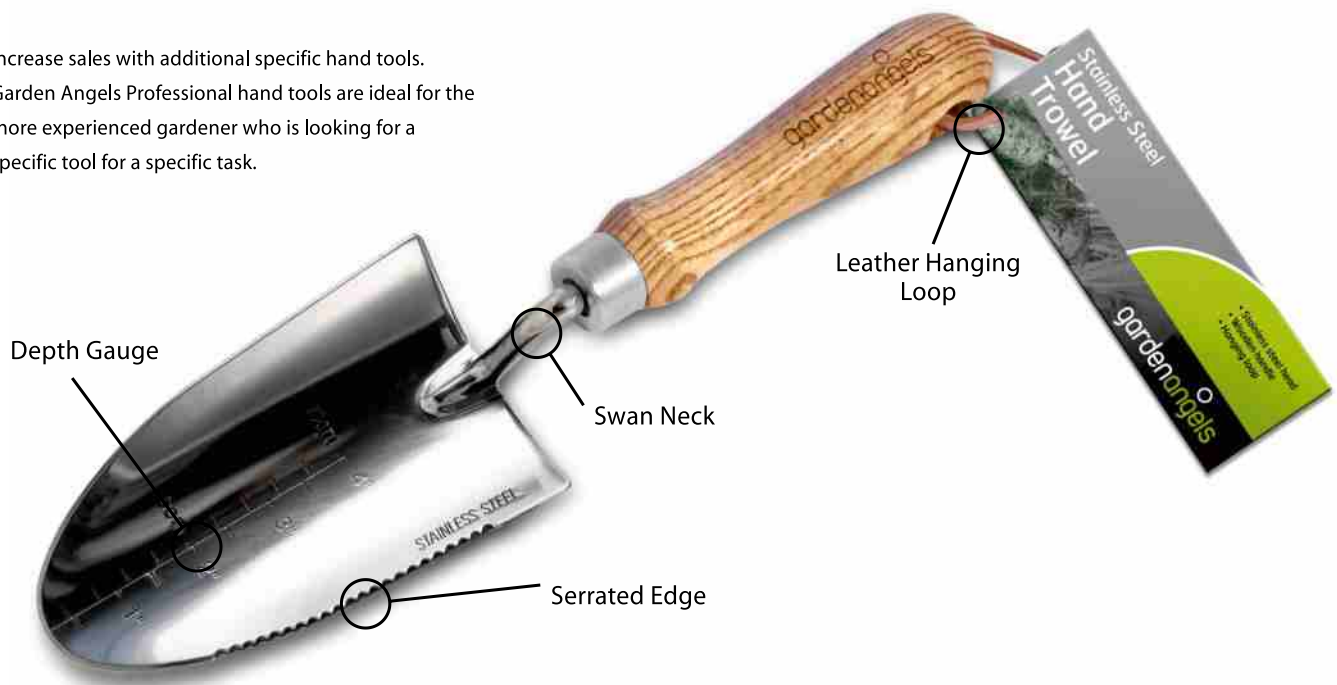

### Deep Root Weeder

Designed for removing well rooted, deep set weeds.

Product No: SSWG06  
Barcode: 5060023960069  
Pack Qty: 10

### Weed Knife

Sharp edged for removing weeds and moss between paving.

Product No: SSWK04  
Barcode: 5060023960045  
Pack Qty: 10

Increase sales with additional specific hand tools. Garden Angels Professional hand tools are ideal for the more experienced gardener who is looking for a specific tool for a specific task.

Spades & Forks [light, effective and extremely well balanced ]

High quality mirror polished stainless steel with double riveting. Ash shafts and traditional 'D' handles.

Digging Spade

Product No: SSDS035
Barcode: 5060023960359
Pack Qty: 6