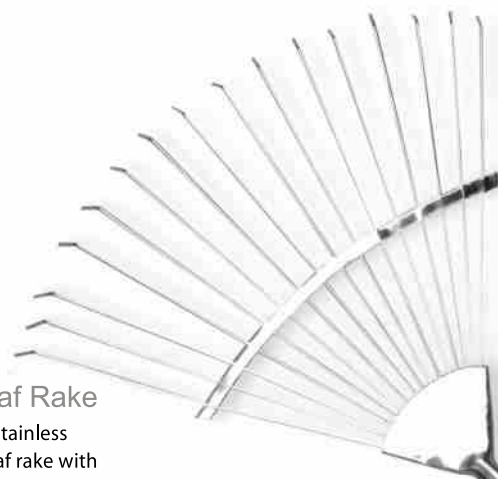

12 Tine Rake

High quality stainless steel 12 tine rake with an ash handle.

Product No: SSGR039
Barcode: 5060023960397
Pack Qty: 6