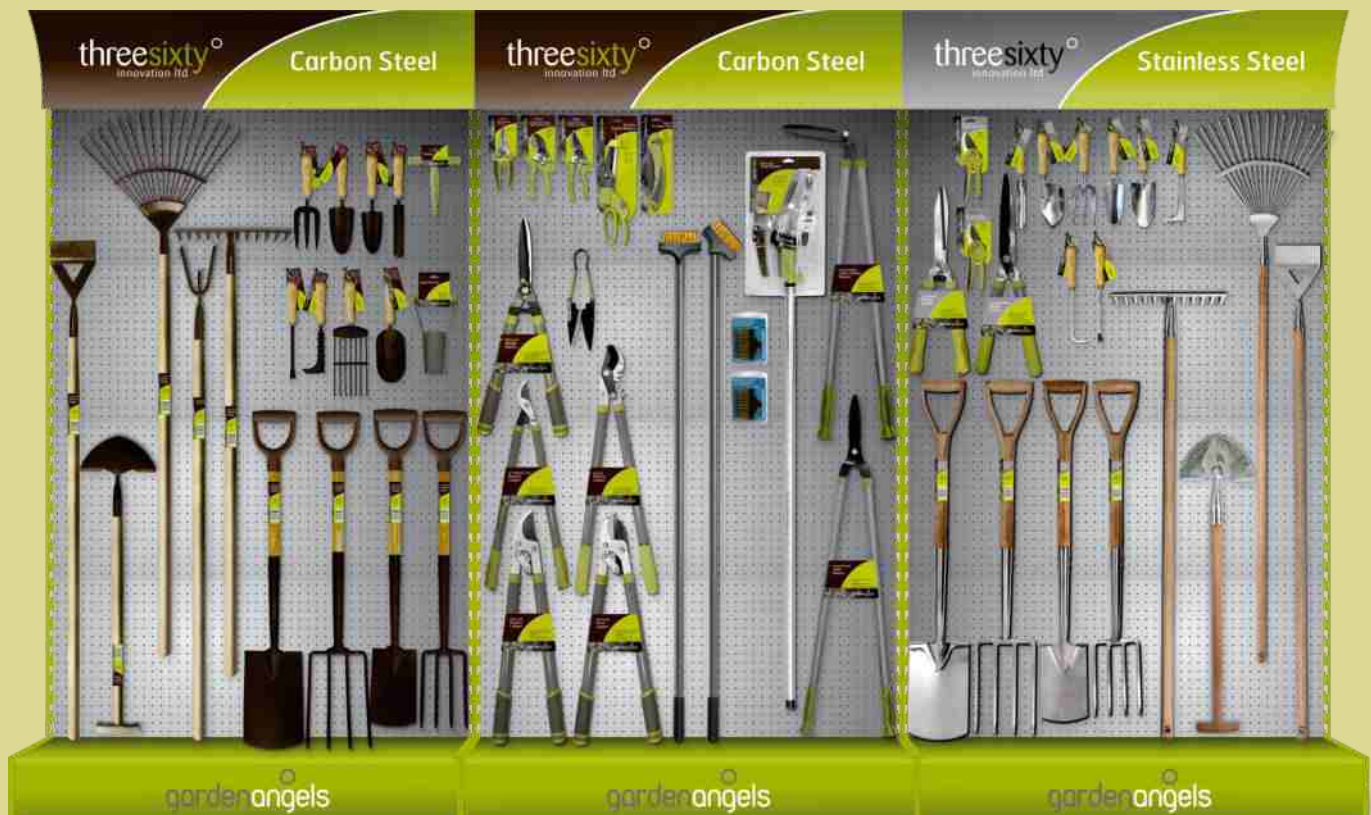

In-store Display Solutions

Packaging and presentation have a big part to play in stimulating sales and effective packaging is far more than putting products in a suitable sized container – it is all about creating points of difference because customers crave new ideas all the time. Effective merchandising supports this in enticing the consumer to pick up a product - the all important first step in securing a sale.