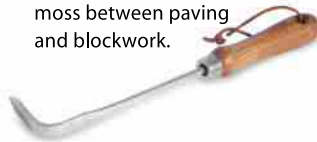

Pavement Weeder

For removing weeds and moss between paving and blockwork.