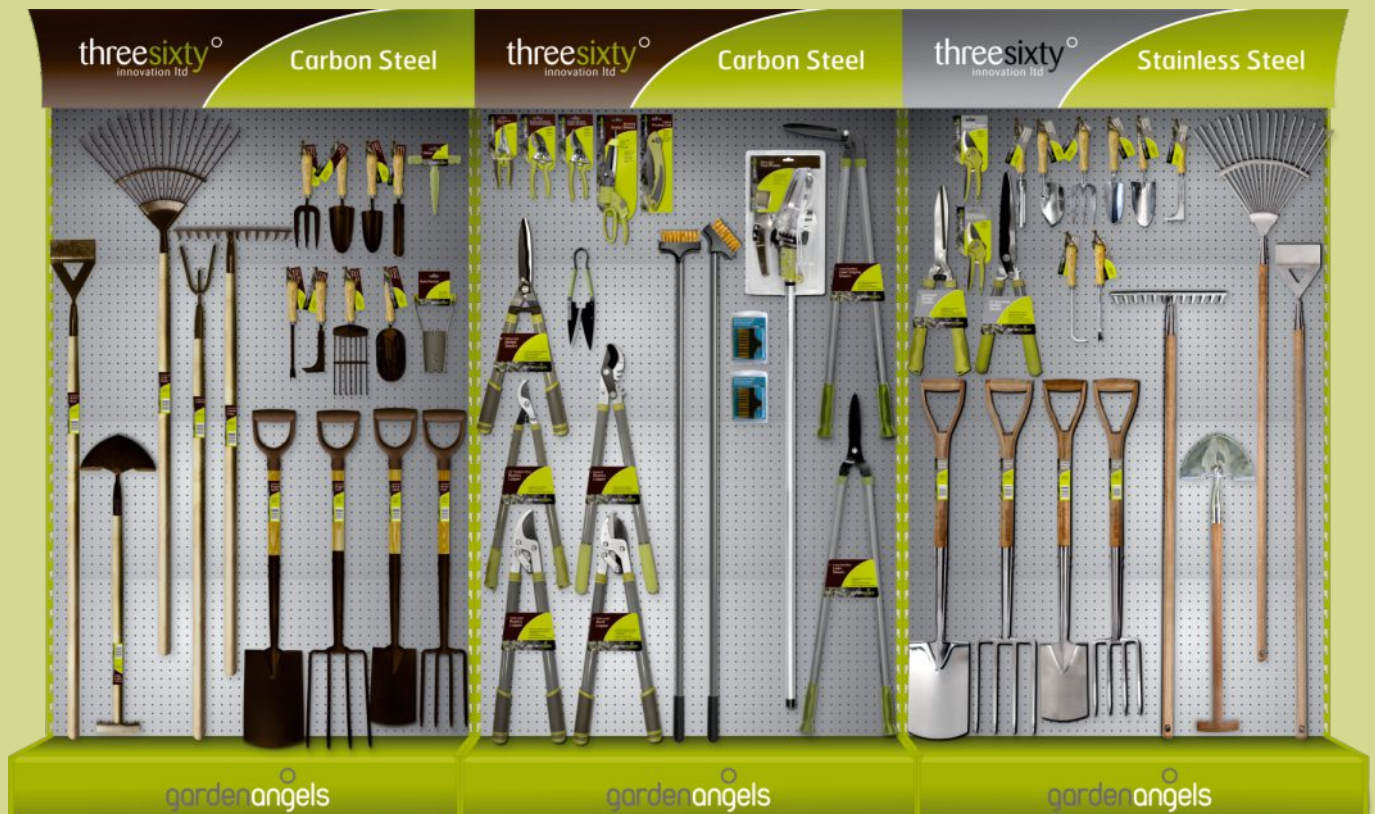

Product No: ALCGR54
Barcode: 5060023960540
Pack Qty: 6

Seasonal Promotions

Long Handled Bulb Planter

Helps reduce back bending whilst planting bulbs. Simply push down with your foot on the specially designed treads, and the hole is made.

Bulb Planter

Product No: LHBP025
Barcode: 5060023960250
Pack Qty: 12

Long Handled Wire Brushes

Designed to remove moss and ingrained dirt from wooden decking and patios/block paving. Long handled metal shaft allows for extra leverage on the most stubborn dirt. Promotional POS units available for both tools.

Patio Wire Brush

Product No: PWB345
Barcode: 5060023963459
Pack Qty: 12

Decking Wire Brush

Product No: DWB365
Barcode: 5060023963657
Pack Qty: 12

In-store Display Solutions

Packaging and presentation have a big part to play in stimulating sales and effective packaging is far more than putting products in a suitable sized container – it is all about creating points of difference because customers crave new ideas all the time. Effective merchandising supports this in enticing the consumer to pick up a product - the all important first step in securing a sale.

Secateurs and Scissors [sharp, well balanced and comfortable to hold]

Flower and Stem (Bypass) Secateurs

Carbon steel blade with soft grip handles, for cutting flowers and softer stems. Geared action increases cutting efficiency.