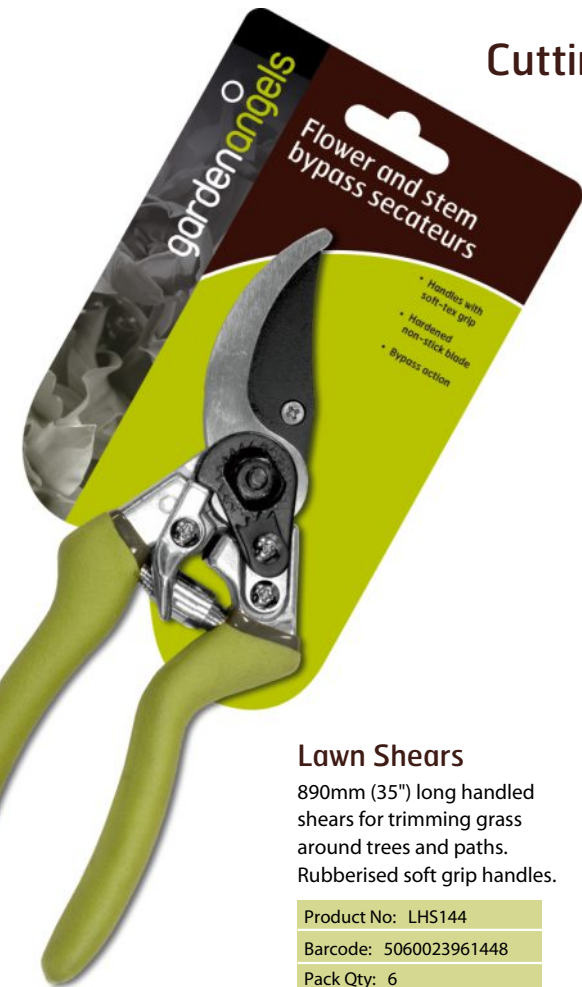

A range of garden tools
for every season

Cutting Tools [comfy grips, great cutting efficiency, easy to clean blades]

Lawn Shears

890mm (35") long handled shears for trimming grass around trees and paths. Rubberised soft grip handles.