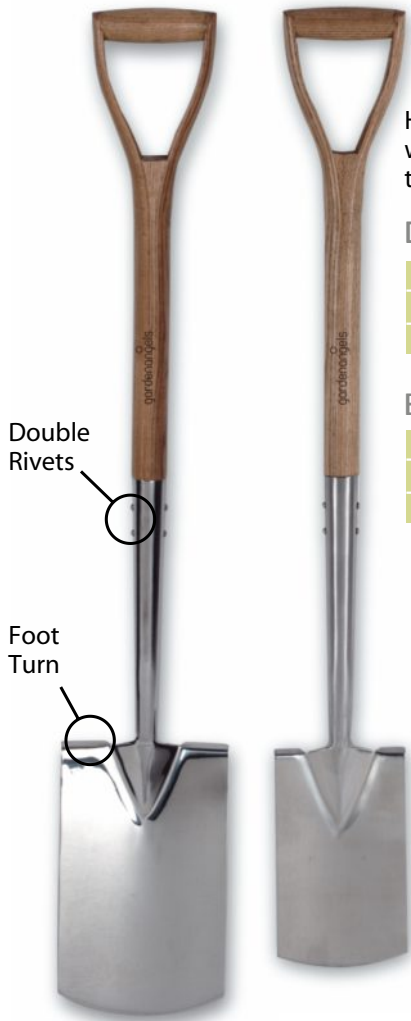

Product No: SSTR03
Barcode: 5060023960038
Pack Qty: 10

Potting Trowel

Curved blade assists in general potting and composting tasks.

Product No: PT013
Barcode: 5060023960137
Pack Qty: 10

Dandelion Weeder

For removing deep rooted weeds without disturbing the surrounding area.

Product No: SSWG06
Barcode: 5060023960069
Pack Qty: 10

Weed Knife

Sharp edged for removing weeds and moss between paving.

Product No: SSWK04
Barcode: 5060023960045
Pack Qty: 10

Increase sales with additional specific hand tools.

Garden Angels Professional hand tools are ideal for the more experienced gardener who is looking for a specific tool for a specific task.

© 2010 threesixty innovation ltd.

As part of our policy for continuous improvement we reserve the right to make changes to products illustrated in this brochure. Tools and packaging may vary slightly from photography shown.

Spades & Forks [light, effective and extremely well balanced]

High quality mirror polished stainless steel with double riveting. Ash shafts and traditional 'D' handles.

Digging Spade

Product No: SSDS035
Barcode: 5060023960359
Pack Qty: 6