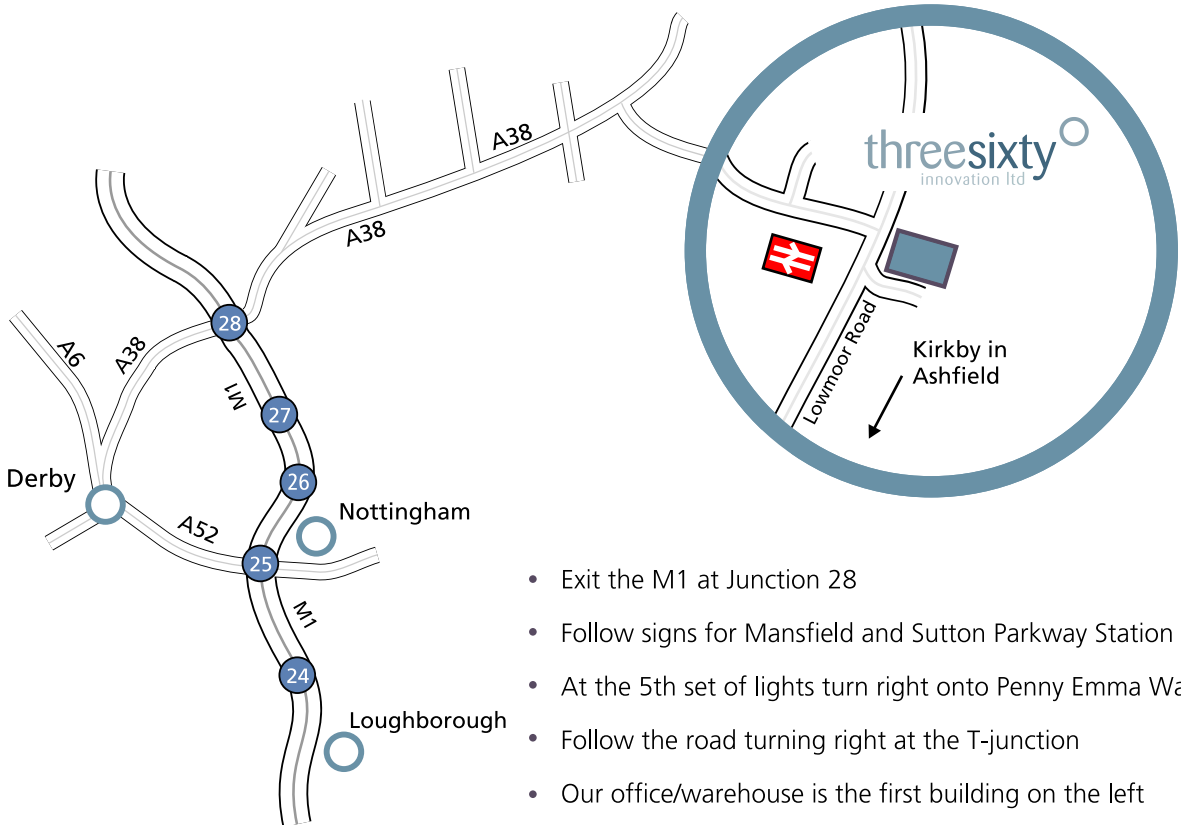

How to find us...

- Exit the M1 at Junction 28
- Follow signs for Mansfield and Sutton Parkway Station
- At the 5th set of lights turn right onto Penny Emma Way
- Follow the road turning right at the T-junction
- Our office/warehouse is the first building on the left